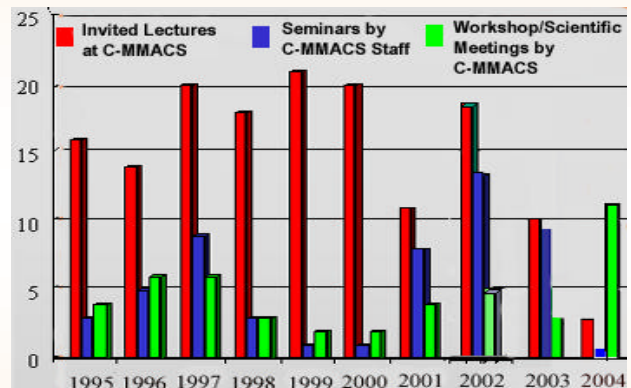

**A Profile:** One of the youngest and the smallest of CSIR laboratories, C-MMACS today is a vibrant and a premier institution of research. It has successfully blended basic and applied research. In spite of a core scientific strength of less than 20 even now, and much less in the early years, C-MMACS has maintained a high scientific output: