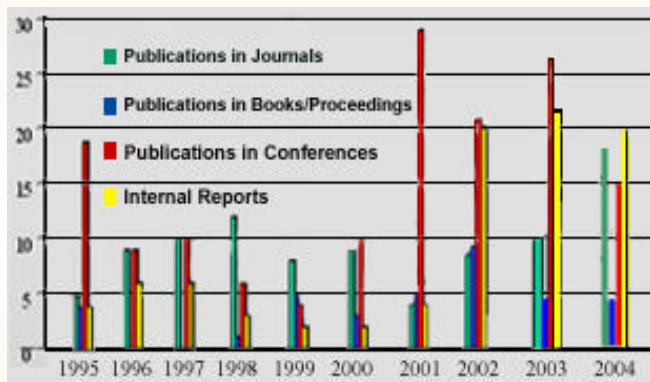

**A Profile:** One of the youngest and the smallest of CSIR laboratories, C-MMACS today is a vibrant and a premier institution of research. It has successfully blended basic and applied research. In spite of a core scientific strength of less than 20 even now, and much less in the early years, C-MMACS has maintained a high scientific output: